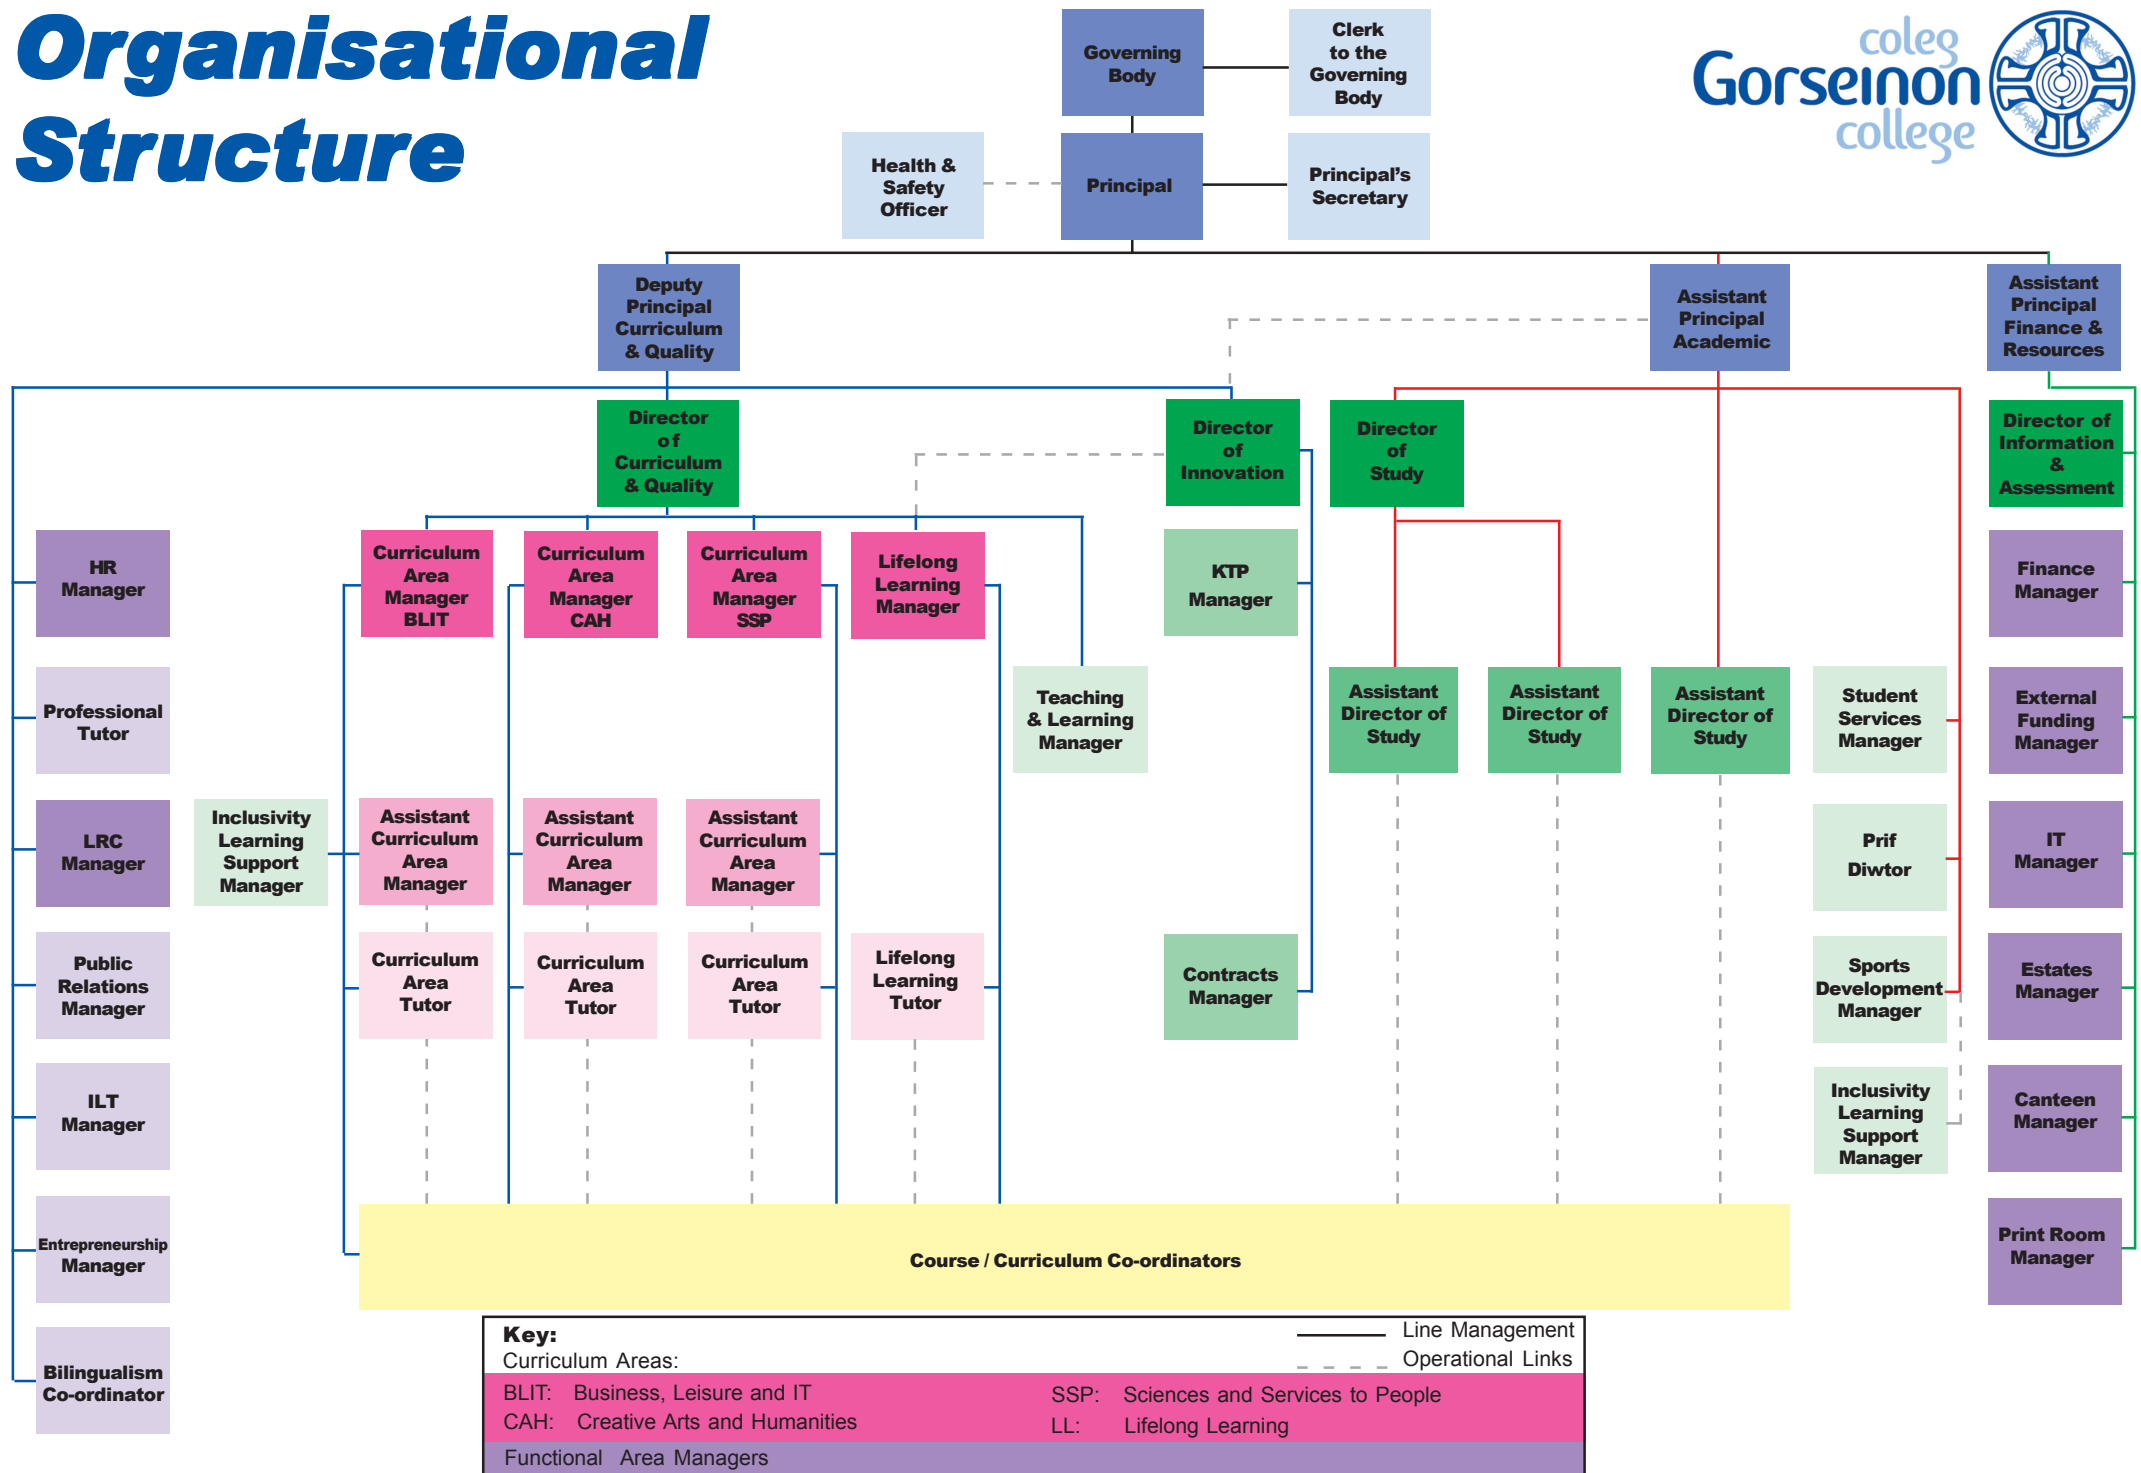

Organisational Structure

Key:		—	Line Management
Curriculum Areas:		- - - -	Operational Links
BLIT:	Business, Leisure and IT	SSP:	Sciences and Services to People
CAH:	Creative Arts and Humanities	LL:	Lifelong Learning
Functional Area Managers			